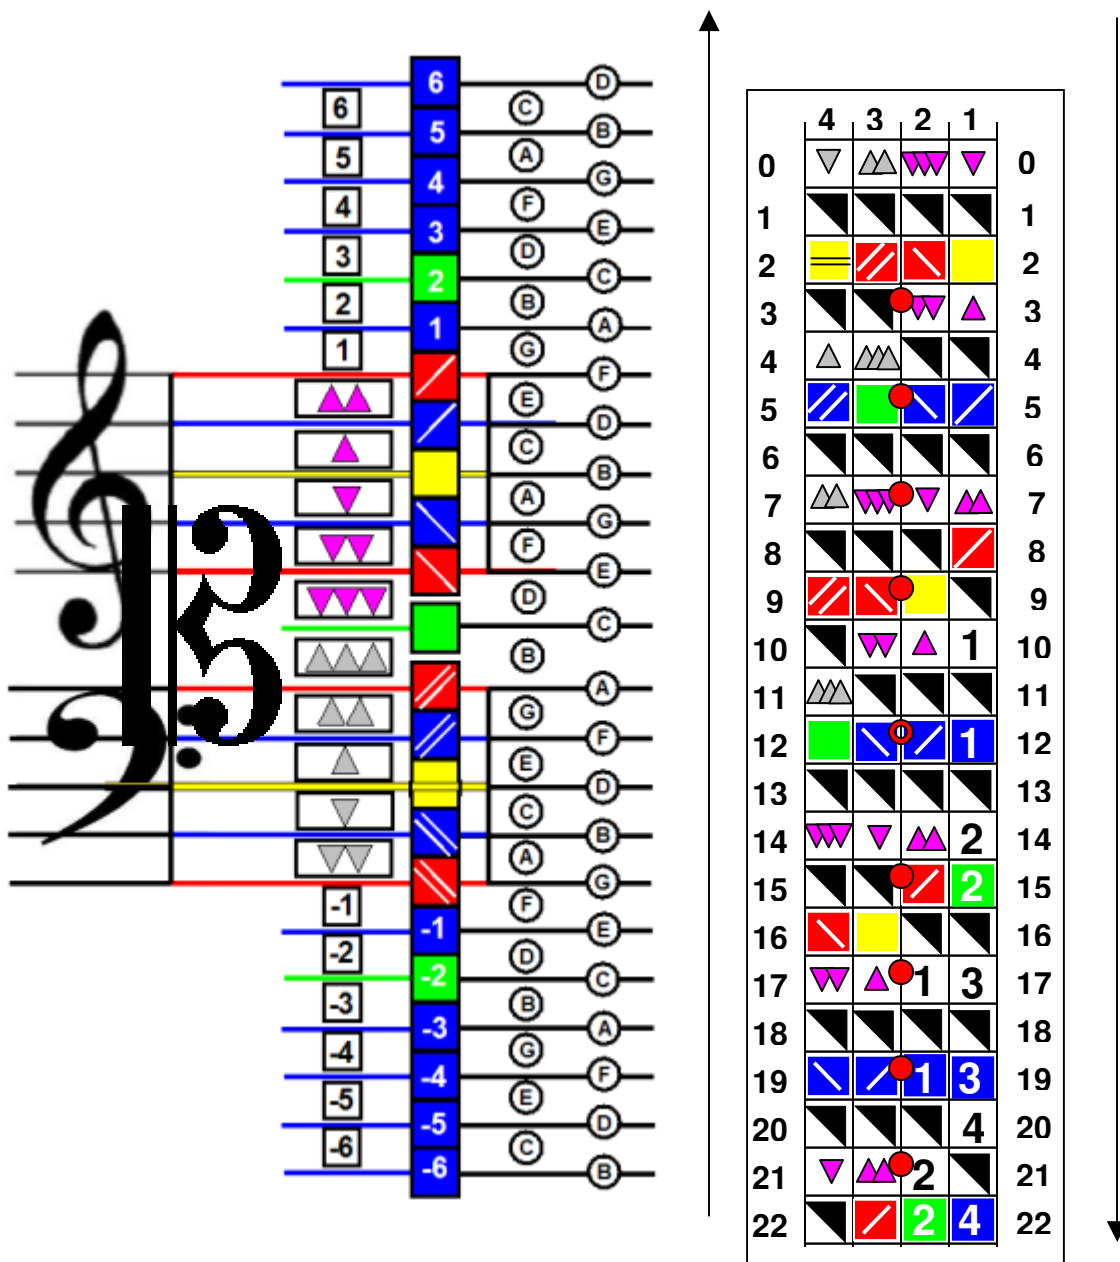

Jixis Graphical Music System – Staff Guide and Label Set

For Viola – CGDA

Pitch Increases Upward on Staff Guide

Pitch Increases Downward on Fingerboard

Jixis Graphical Music System – Staff Guide and Label Set Note Letter Name Chart for Viola – CGDA