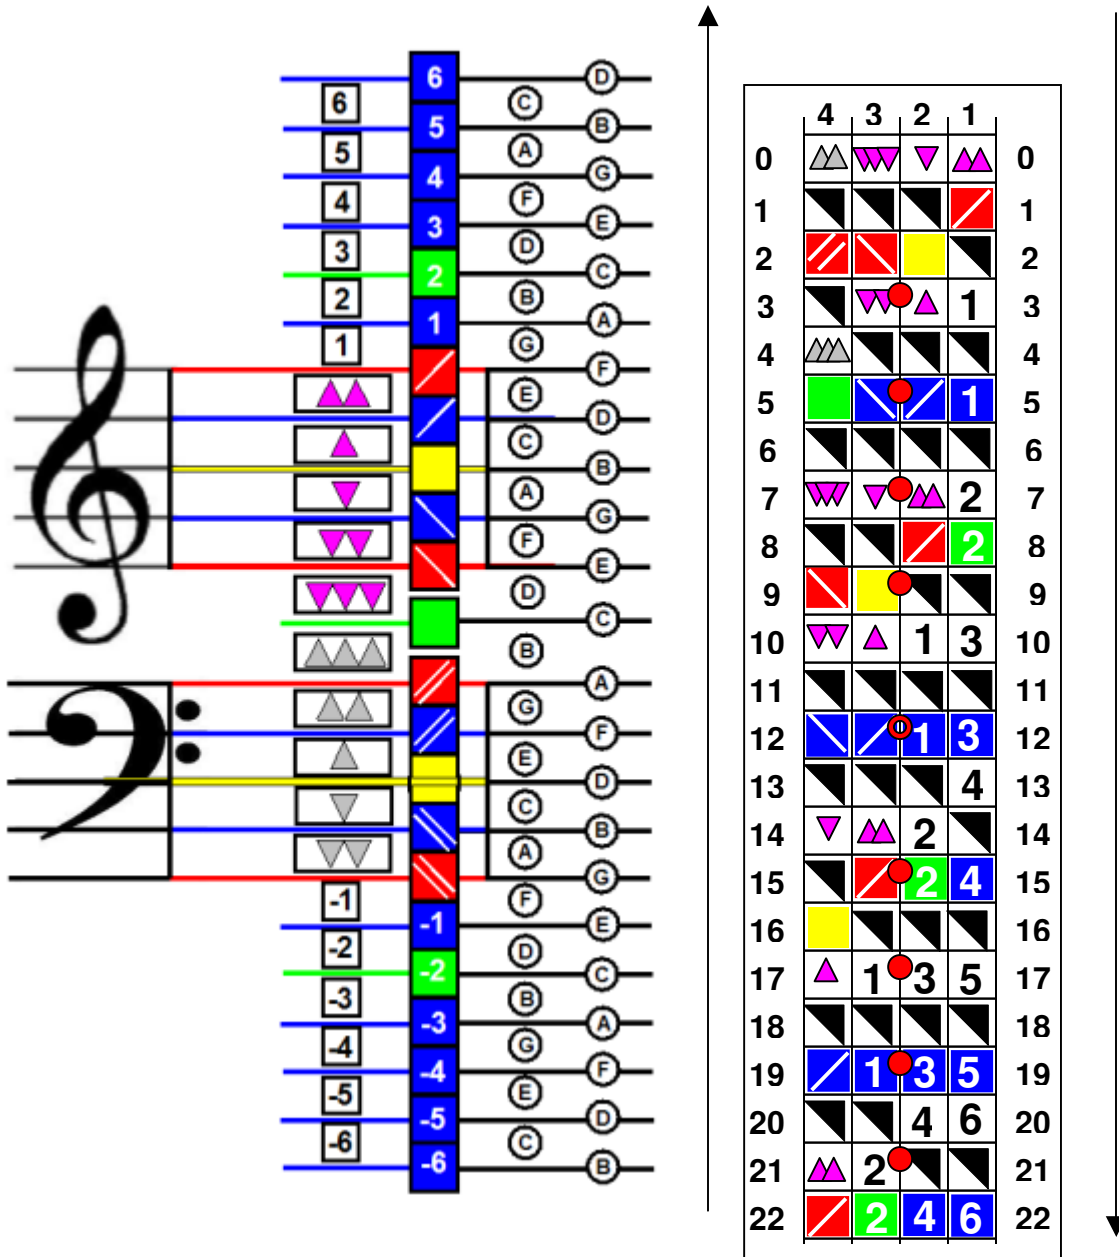

# Jixis Graphical Music System – Staff Guide and Label Set

## For Mandolin – GDAE

Pitch Increases Upward  
on Staff Guide

Pitch Increases Downward  
on Fingerboard