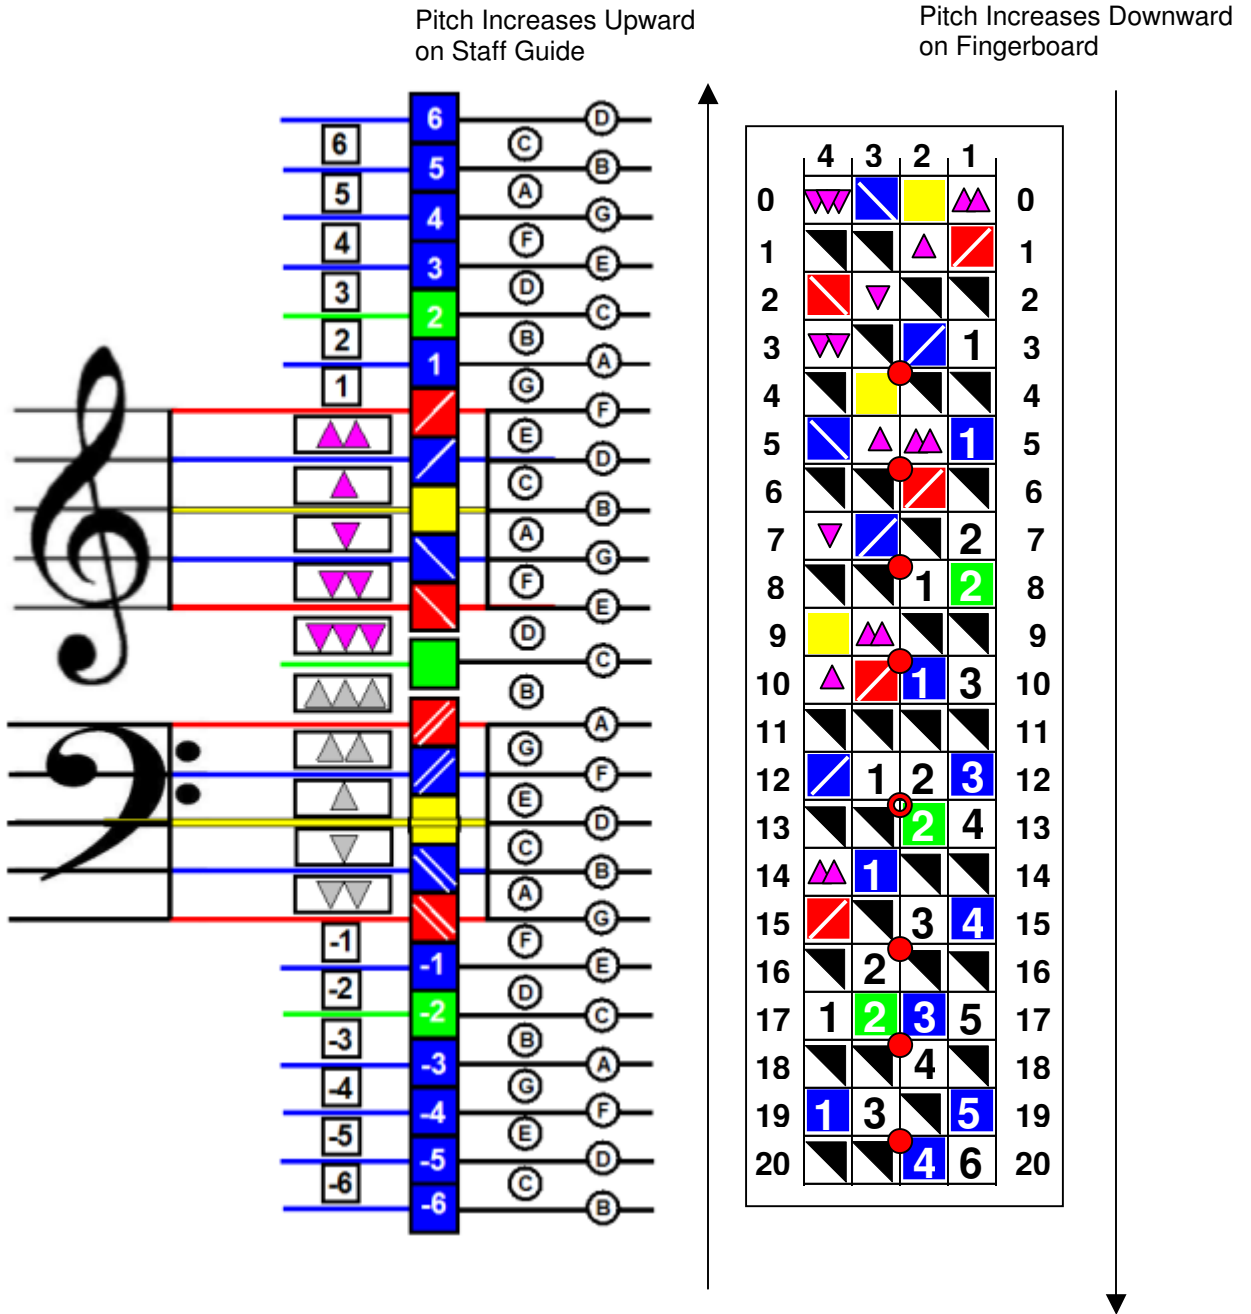

Jixis Graphical Music System – Staff Guide and Label Set For Baritone Ukulele – Open Strings DGBE

Jixis Graphical Music System – Staff Guide and Label Set

Note Letter Name Chart for Baritone Ukulele – DGBE