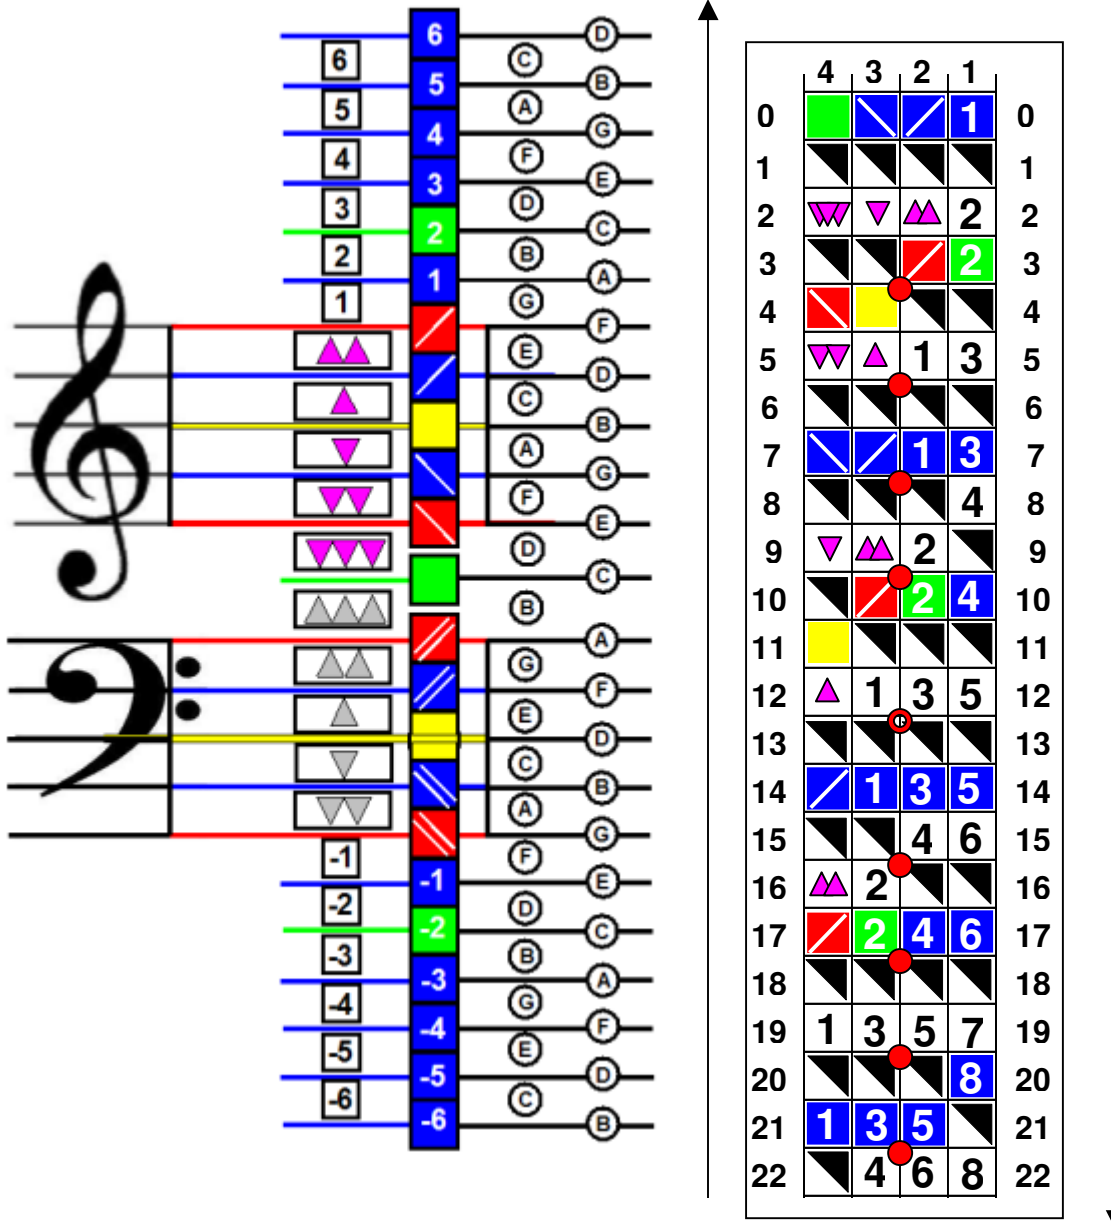

Jixis Graphical Music System – Staff Guide and Label Set For Banjo – 4 Open Strings CGDA

Note: Actual tuning is one octave lower than music is written

Pitch Increases Upward on Staff Guide

Pitch Increases Downward on Fingerboard

Jixis Graphical Music System – Staff Guide and Label Set

Note Letter Name Chart for Banjo – CGDA