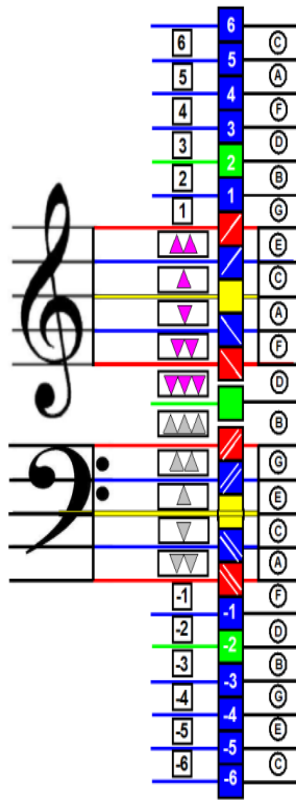

Jixis Graphical Music System – Alternate Guitar Label Set

O
P
E
N

5

10

15

16

1

6

11

17

18

2

7

12

13

19

3

8

14

15

20

4

9

16

21

22