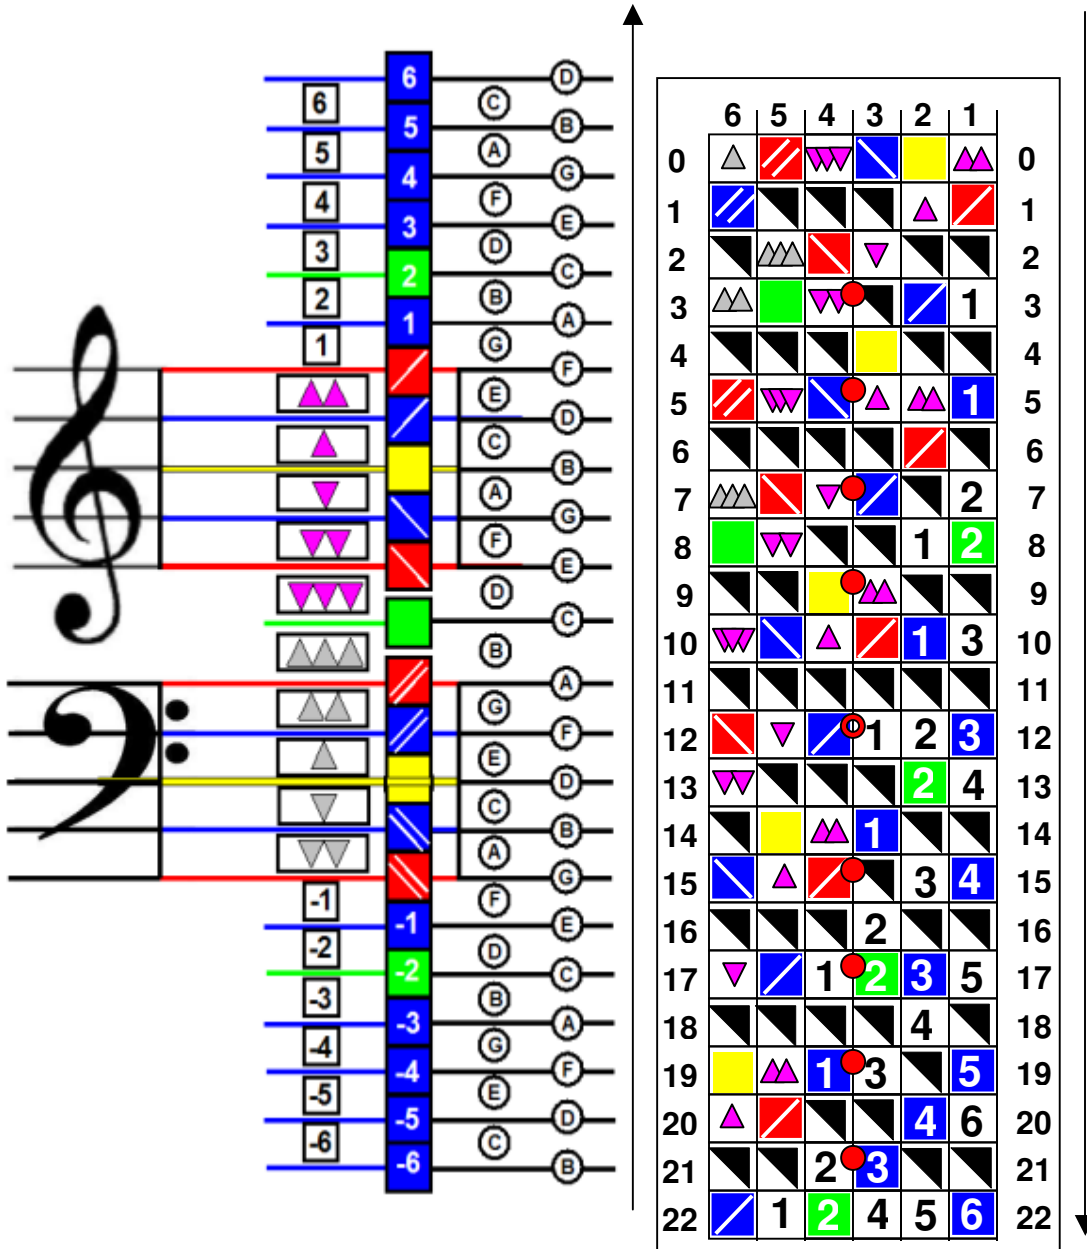

Jixis Graphical Music System – Staff Guide and Label Set

For Guitar – EADGBE

Pitch Increases Upward
on Staff Guide

Pitch Increases Downward
on Fingerboard

Jixis Graphical Music System – Staff Guide and Label Set

Note Letter Name Chart for Guitar – EADGBE