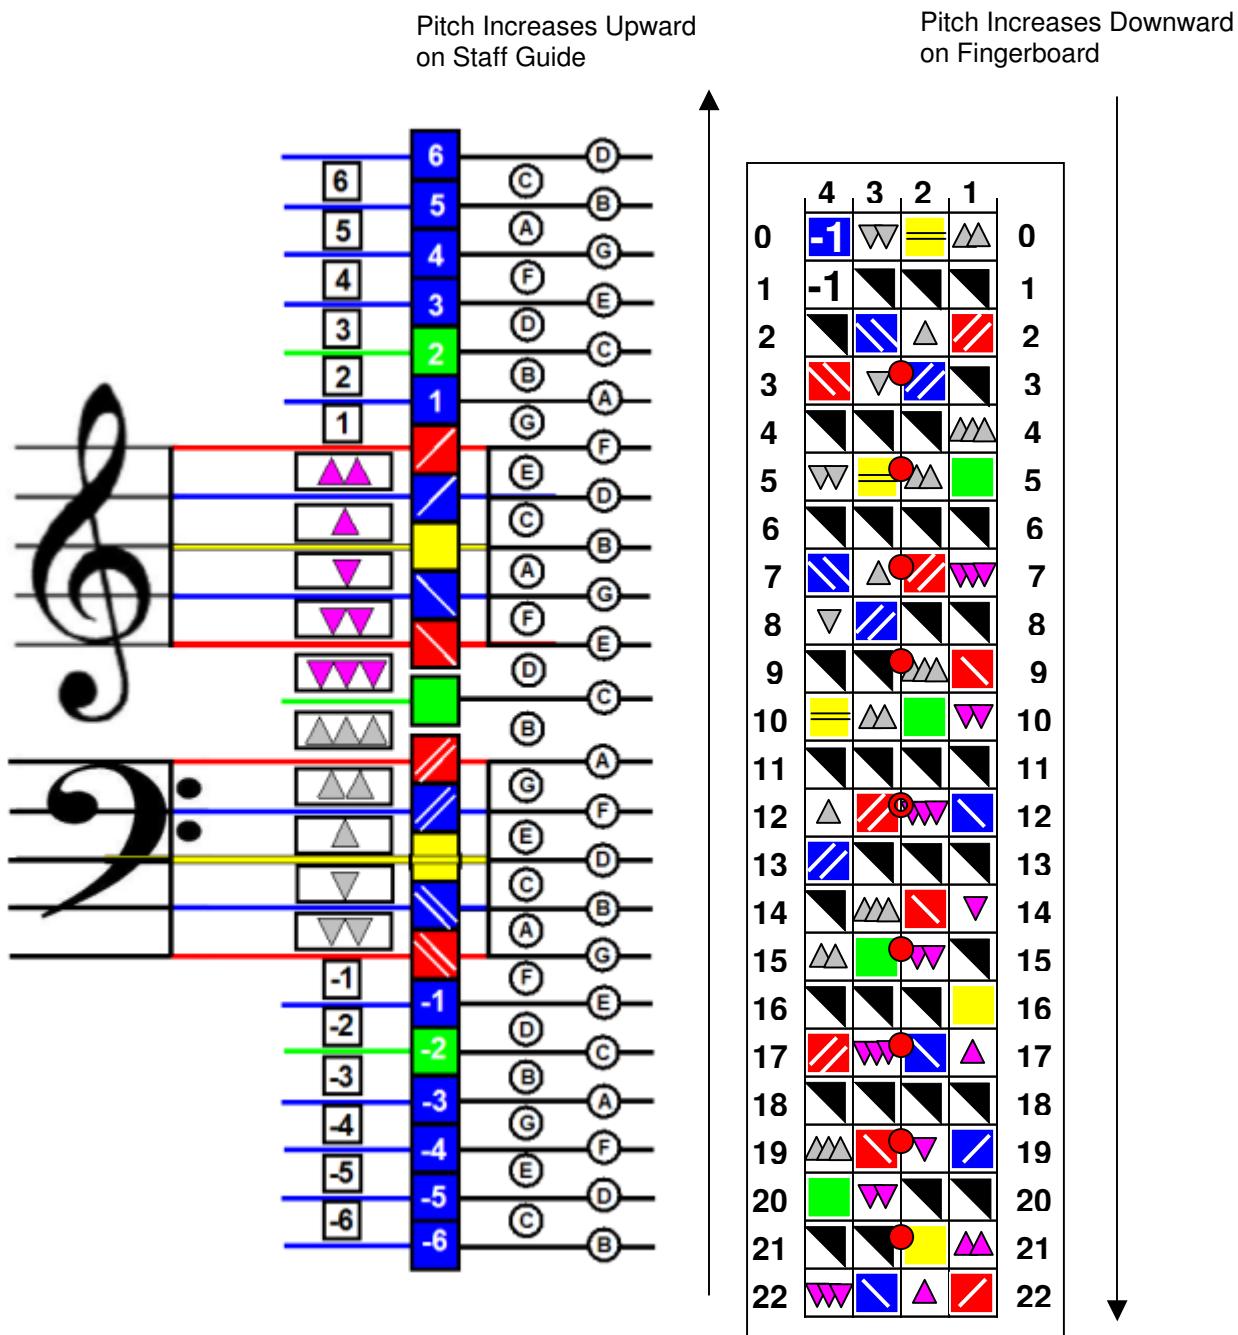

# Jixis Graphical Music System – Staff Guide and Label Set

## For Bass Guitar – EADG

## Jixis Graphical Music System – Staff Guide and Label Set Note Letter Name Chart for Bass Guitar – EADG